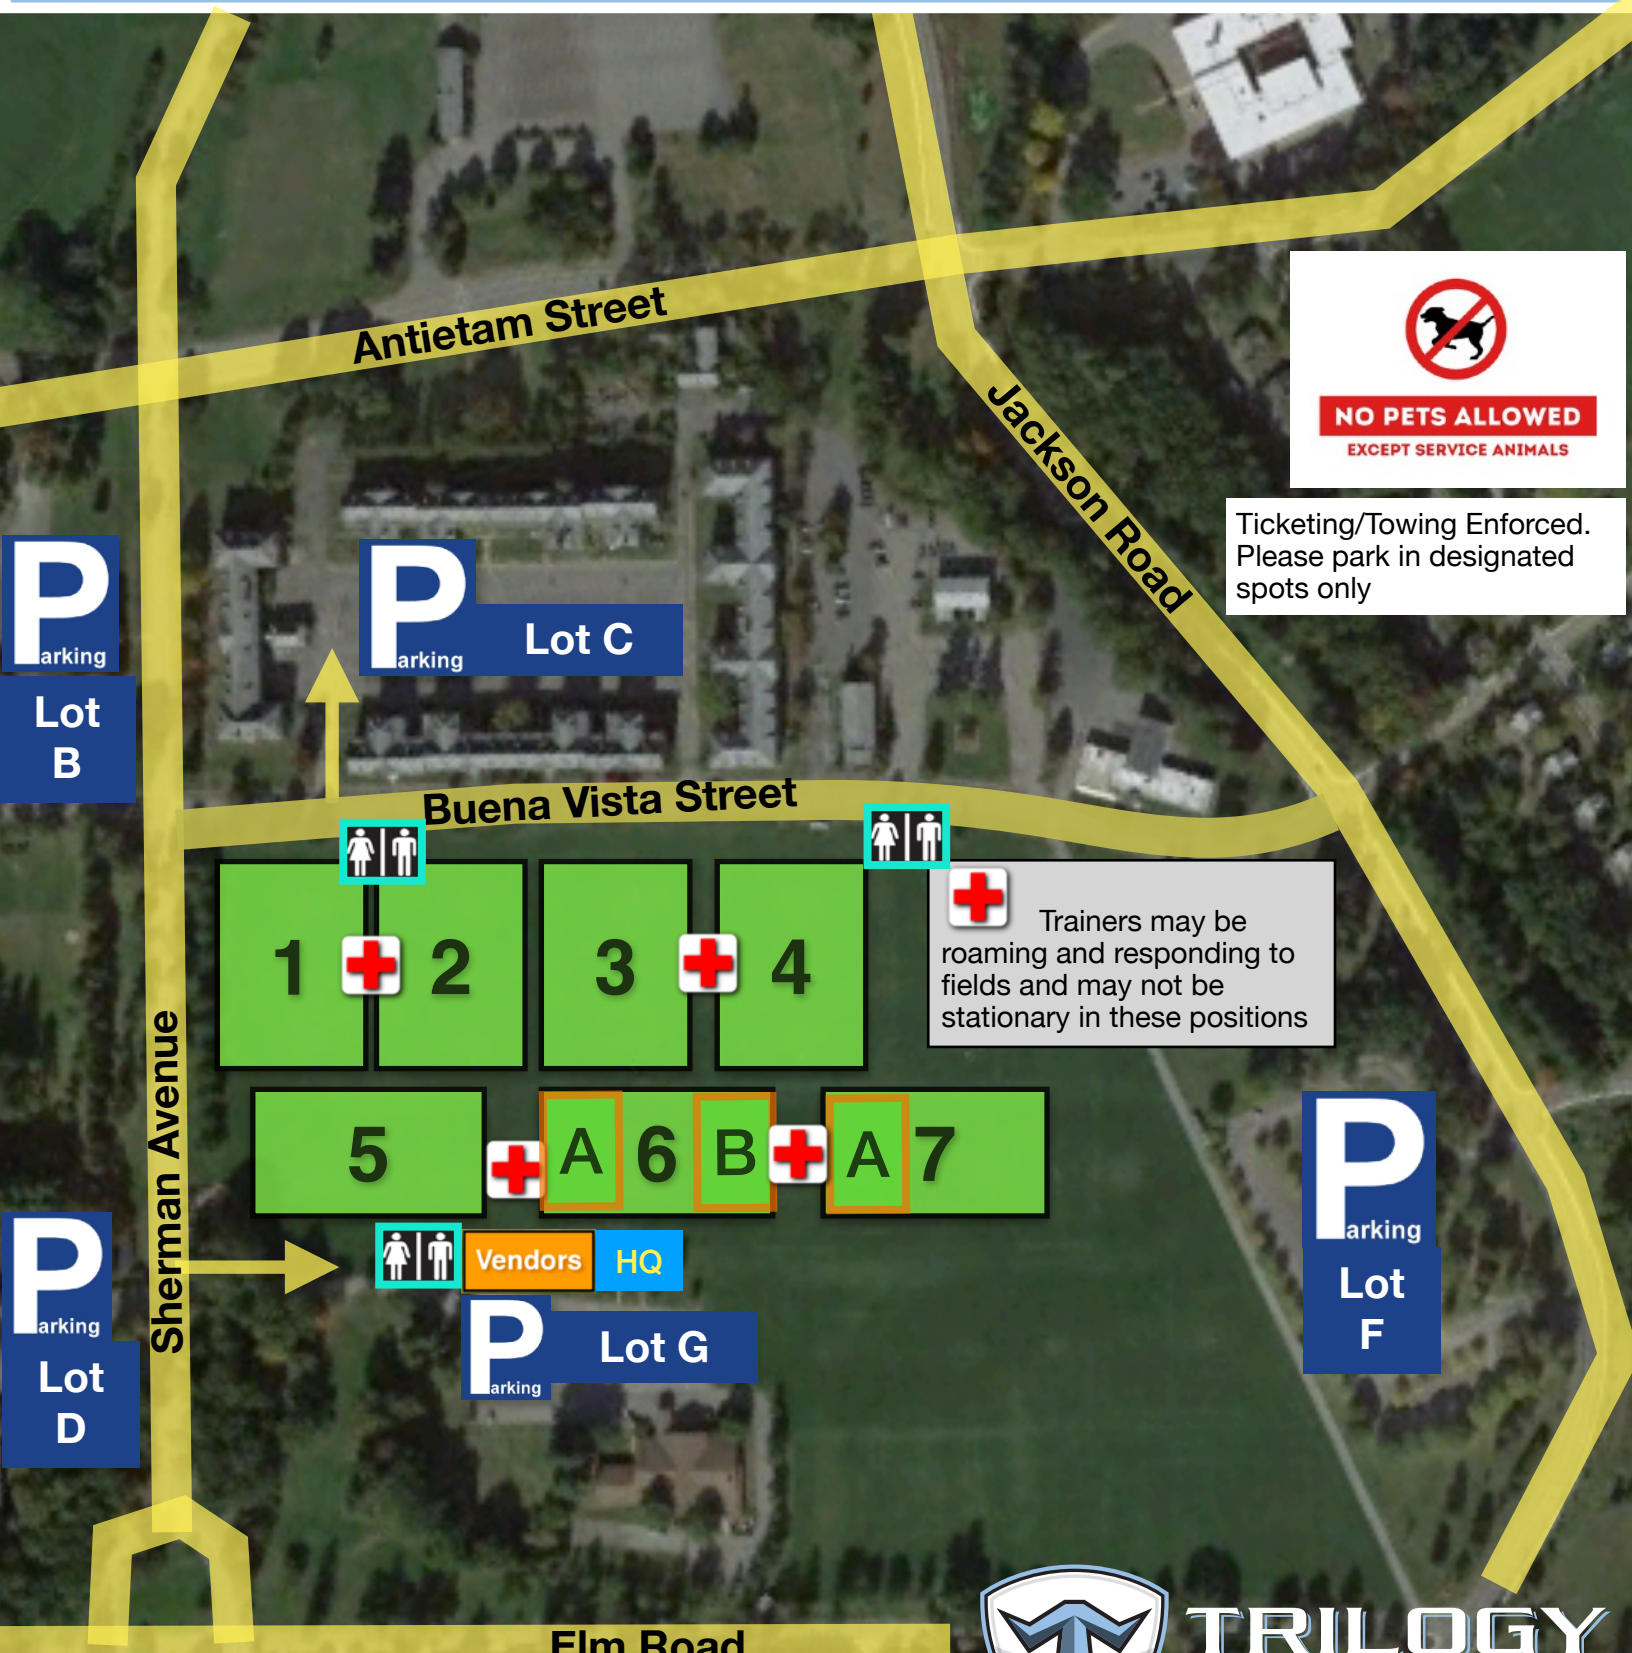

Rogers Field

FIELDS 1-7
July 8-9, 2022

GPS ADDRESS TO FIELDS:
100 Sherman Avenue
Devens, MA, 01434

NO PETS ALLOWED
EXCEPT SERVICE ANIMALS

Ticketing/Towing Enforced.
Please park in designated spots only

Trainers may be roaming and responding to fields and may not be stationary in these positions

TRILOGY LACROSSE
The Leader in Lacrosse Education