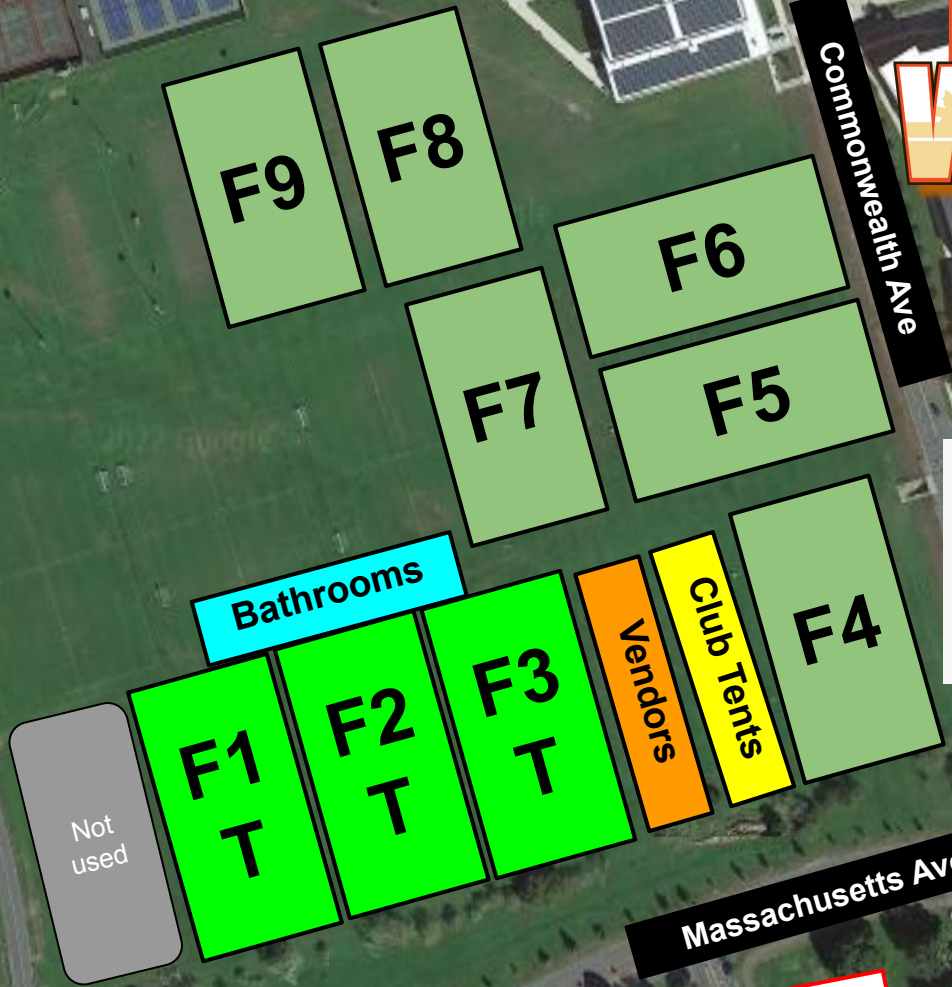

College Coaches & Referee

UMass Boyden Fields
Mullin Way
Amherst, MA 01003

PLAYER PARKING